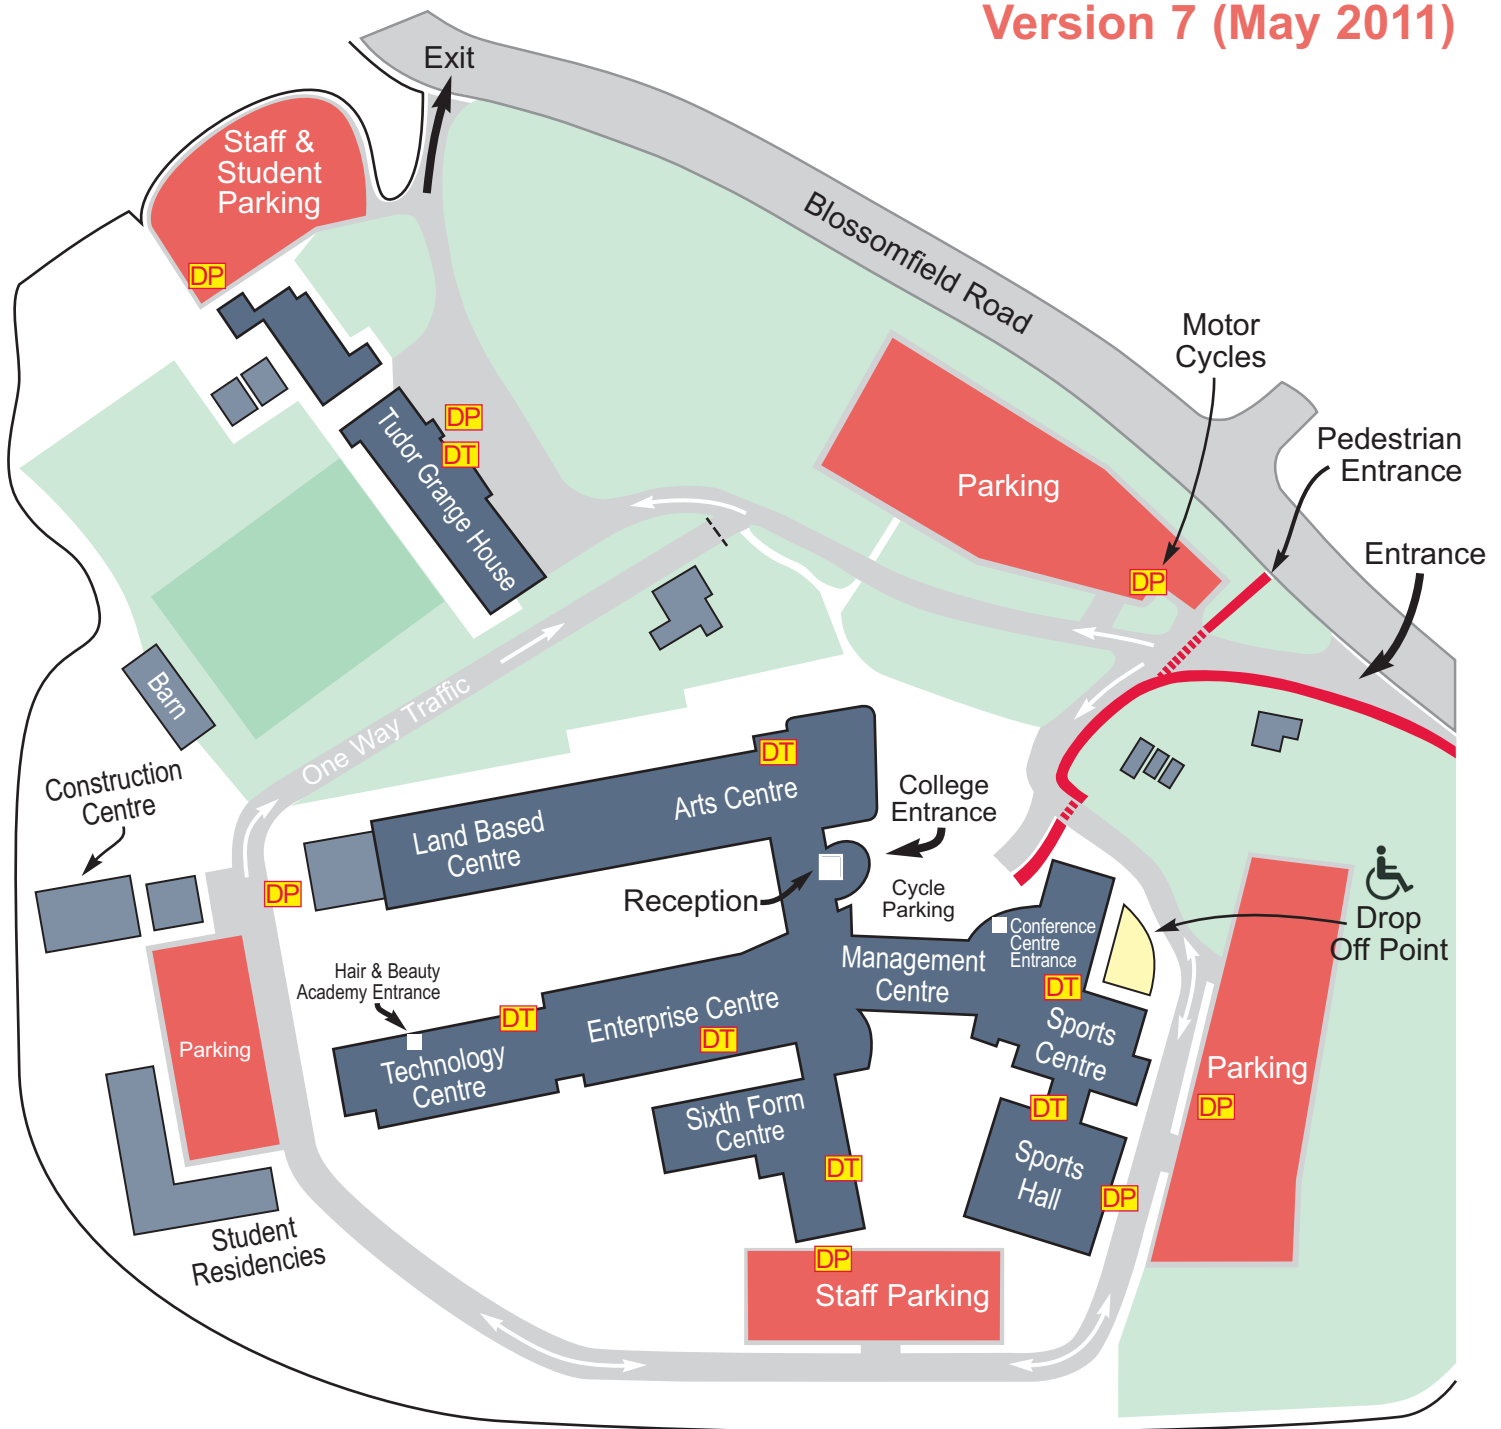

**Version 7 (May 2011)**

On arrival please use the car parking areas shown above, then report to the reception area just inside the main College entrance.

**Key:**

- DP = Disabled Parking
- = Parking Areas
- DT = Disabled Toilet
- = College Road Network